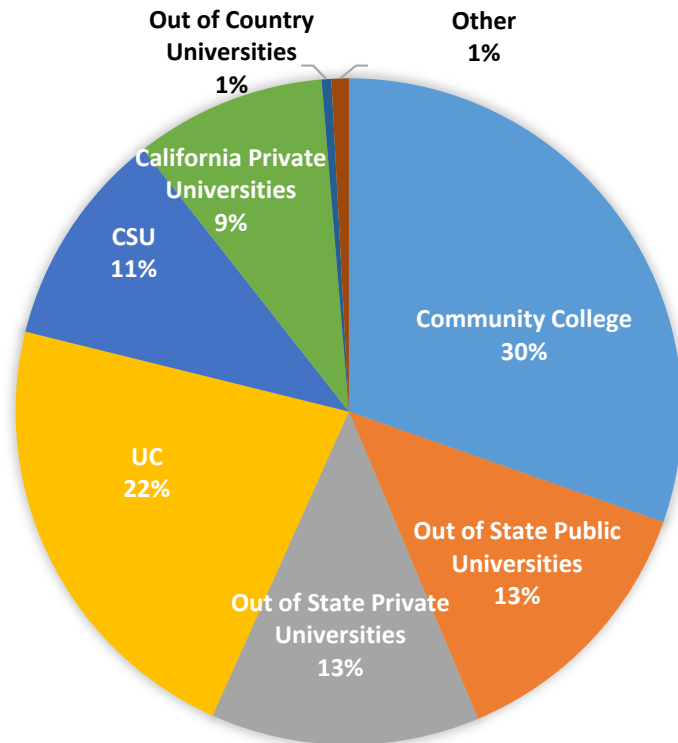

University of California

- University of California, Berkeley
- University of California, Davis
- University of California, Irvine
- University of California, Los Angeles
- University of California, Merced
- University of California, Riverside
- University of California, San Diego
- University of California, Santa Barbara
- University of California, Santa Cruz

California State University

- California Polytechnic State University, San Luis Obispo
- California State Polytechnic University, Pomona
- California State University, Bakersfield
- California State University, Channel Islands
- California State University, Chico
- California State University, Fullerton
- California State University, Long Beach
- California State University, Los Angeles
- California State University, Monterey Bay
- California State University, Northridge
- California State University, Sacramento
- California State University, San Marcos
- San Diego State University
- San Francisco State University
- San Jose State University
- Sonoma State University

California Private Schools

- Academy of Art University
- American Musical and Dramatic Academy (AMDA)
- Azusa Pacific University
- Biola University
- California Institute of Technology
- California Lutheran University
- California Northstate University
- Chapman University
- Claremont McKenna College
- Concordia University - Irvine
- Dominican University of California
- Harvey Mudd College
- La Sierra University
- Laguna College of Art and Design
- Loyola Marymount University
- Occidental College
- Otis College of Art and Design
- Pepperdine University
- Pitzer College
- Point Loma Nazarene University
- Pomona College
- Saint Mary's College of California
- Santa Clara University
- Scripps College
- Stanford University
- The Master's University
- University of Redlands
- University of San Diego
- University of Southern California
- University of the Pacific
- Vanguard University of Southern California
- Westmont College
- Whittier College